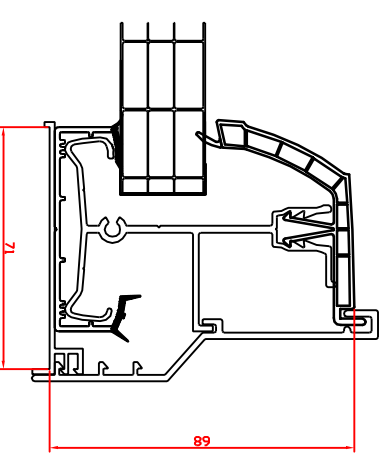

## 7 Series glazing bar with 25mm chambered capping

TRANSDOM / VIC

GEORGIAN

WALL STARTER

CABLE STARTER

## 7 Series glazing bar with 35mm chambered capping