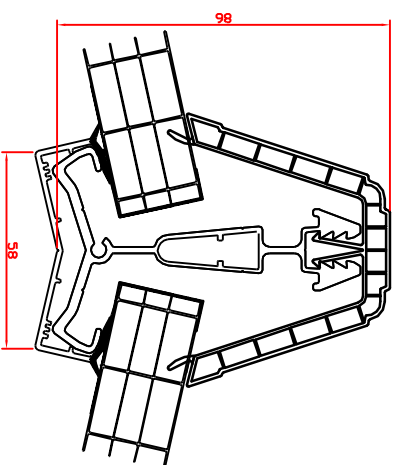

## 7 Series glazing bar with 25mm chambered capping

TRANSDOM / VIC

GEORGIAN

WALL STARTER

CABLE STARTER

## 7 Series glazing bar with 35mm chambered capping