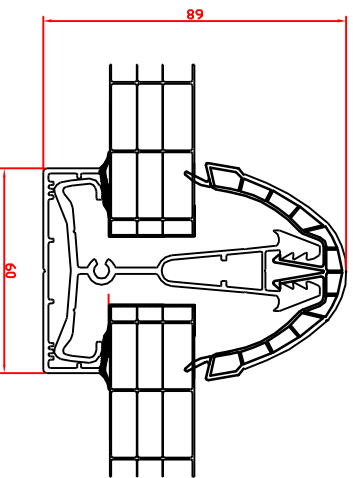

## 7 Series glazing bar with 25mm chambered capping

TRANSDOM / VIC

GEORGIAN

WALL STARTER

CABLE STARTER

## 7 Series glazing bar with 35mm chambered capping