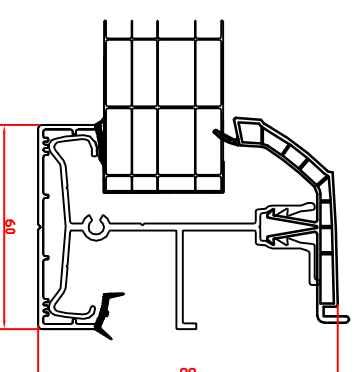

## 7 Series glazing bar with 25mm chambered capping

TRANSDOM / VIC

GEORGIAN

WALL STARTER

CABLE STARTER

## 7 Series glazing bar with 35mm chambered capping