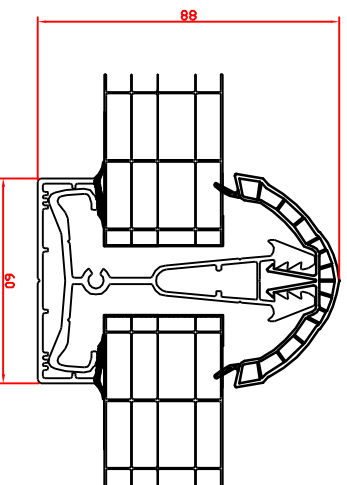

## 7 Series glazing bar with 25mm chambered capping

TRANSDOM / VIC

GEORGIAN

WALL STARTER

CABLE STARTER

## 7 Series glazing bar with 35mm chambered capping