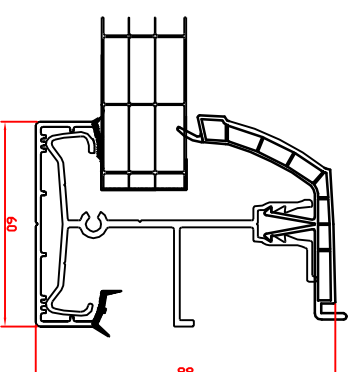

## 7 Series glazing bar with 25mm chambered capping

TRANSDOM / VIC

GEORGIAN

WALL STARTER

CABLE STARTER

## 7 Series glazing bar with 35mm chambered capping