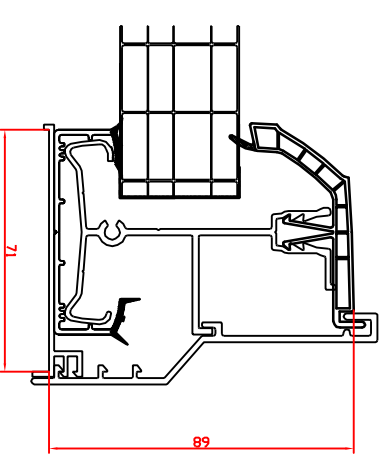

## 7 Series glazing bar with 25mm chambered capping

TRANSDOM / VIC

GEORGIAN

WALL STARTER

CABLE STARTER

## 7 Series glazing bar with 35mm chambered capping