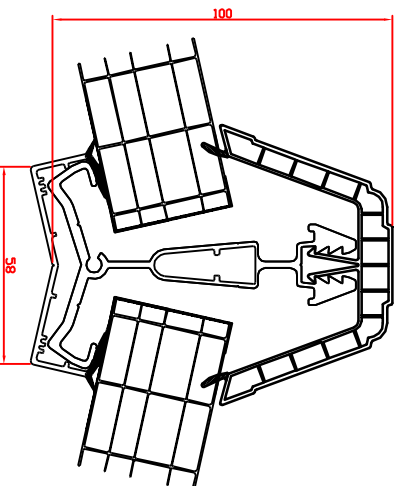

## 7 Series glazing bar with 25mm chambered capping

TRANSDOM / VIC

GEORGIAN

WALL STARTER

CABLE STARTER

## 7 Series glazing bar with 35mm chambered capping